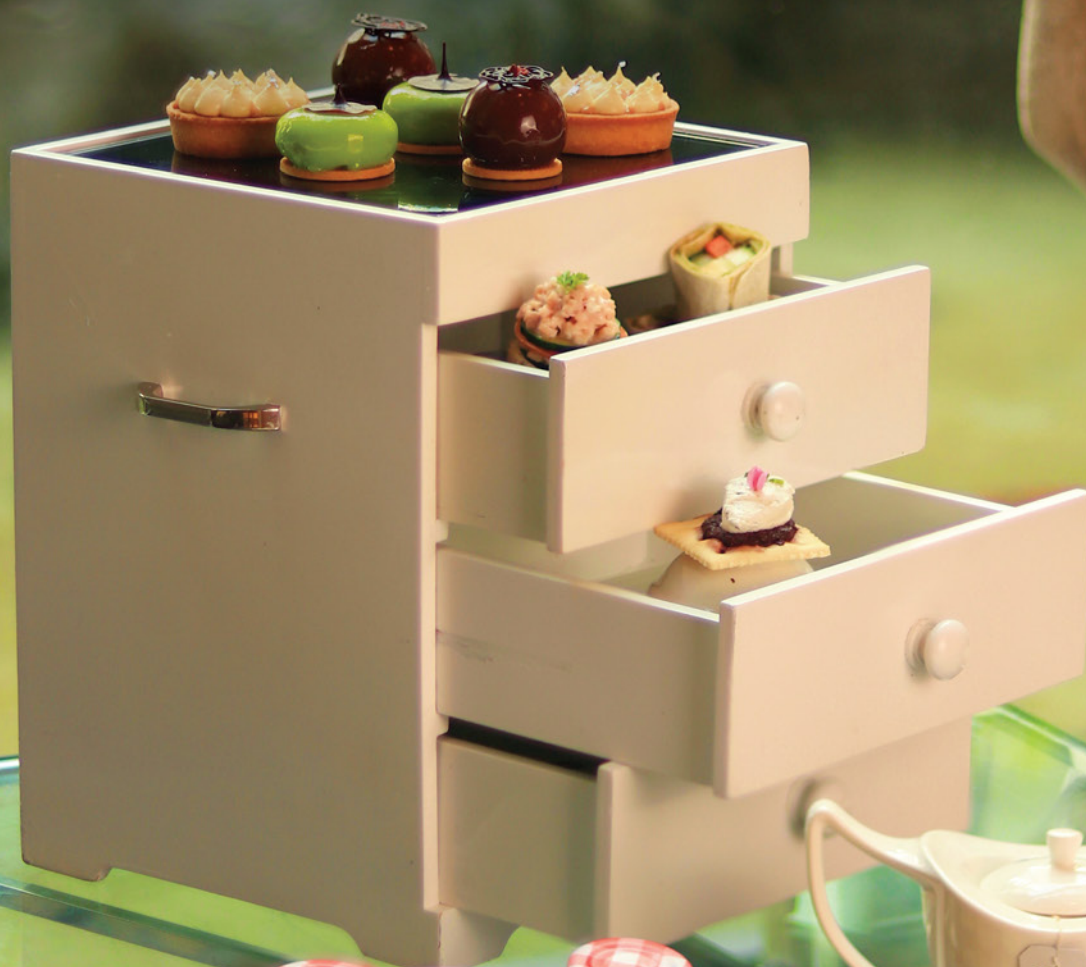

SECRET GARDEN

RM157 nett per set

IMV
ONE SIX FIVE

A succulent selection of sweet and savoury delights, perfect for sharing between two.

SAVOURIES

Goat Cheese Olive Tapenade
Mini Pinwheel Sandwich
Layered Turkey on Brioche Toast

DESSERTS

Manjari 64% Arancia Bavarois
Caramelised Apple Almond Tart
with Light Anise Cream & Caramel Fudge
Dark Raisin Vanilla Cream & Matcha
Genoise with Sable Cookies

SERVED WITH

Selection of Plain & Cheese Scones
Premium Clotted Cream, Jam & Marmalade
Selection of Ronnefeldt Tea Blends or Freshly Brewed illy Coffee

Price is inclusive of prevailing taxes.